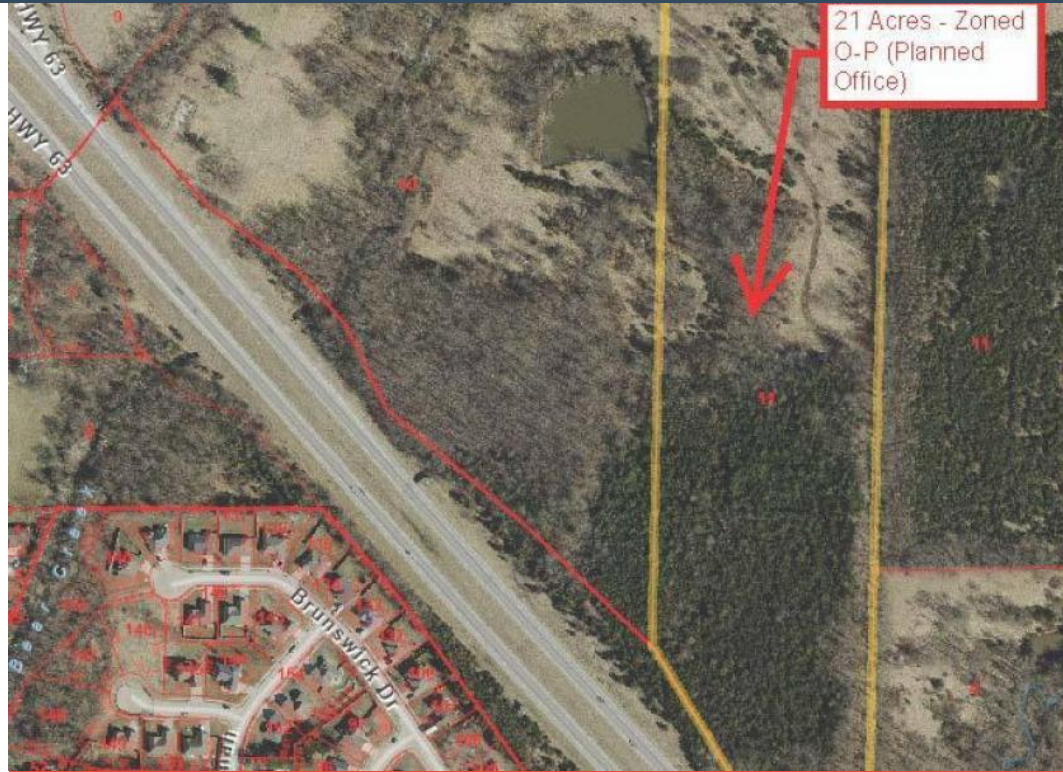

. E Starke Ave
COLUMBIA, MO 65202

$449,000

RE/MAX Boone Realty Presents

John John & Cassy Carnes
RE/MAX Boone Realty

Agent Phone:
John - 573-876-2880
Office Phone:
Cassy - 573-876-2830

John@johnx2.com
Cassy@johnx2.com

www.Johnx2.com

Planned office zoning with all Office uses (per old City O-1 usage designation) Land runs from Starke Avenue (in front of the Boone County Fairgrounds) to US-63.

- Price: $449,000
- MLS #: 390423
- Excellent visibility from 63
- Easy Access
- Across from Fairgrounds
- Trunk sewer through property