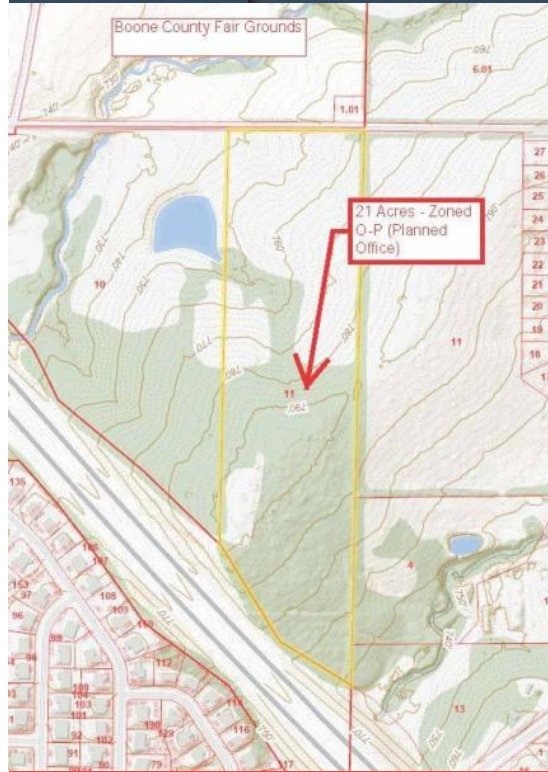

. E Starke Ave
COLUMBIA, MO 65202

$449,000

RE/MAX Boone Realty Presents

John John & Cassy Carnes
RE/MAX Boone Realty

Agent Phone:
John - 573-876-2880
Office Phone:
Cassy - 573-876-2830

John@johnx2.com
Cassy@johnx2.com

www.Johnx2.com

Planned office zoning with all Office uses (per old City O-1 usage designation) Land runs from Starke Avenue (in front of the Boone County Fairgrounds) to US-63.

- Price: $449,000
- MLS #: 390423
- Excellent visibility from 63
- Easy Access
- Across from Fairgrounds
- Trunk sewer through property